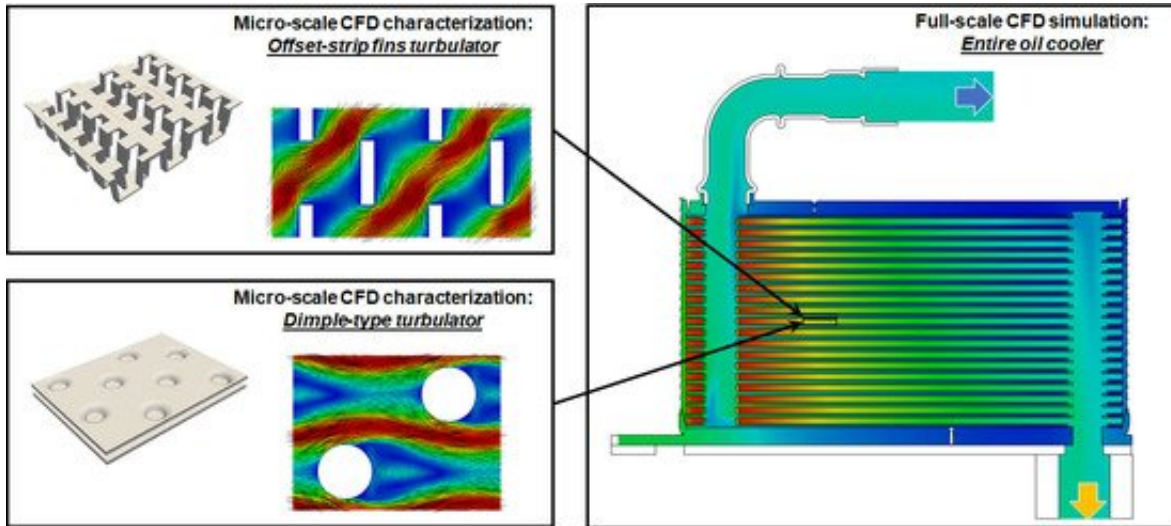

[AutoCAD Map 3D 2010 Herunterladen Schl Sselgenerator 64 Bits DE](#)

Download from
Dreamstime.com

This watermarked comp image is for previewing purposes only.

ID 35103813

© Yulia Gapeenko | Dreamstime.com